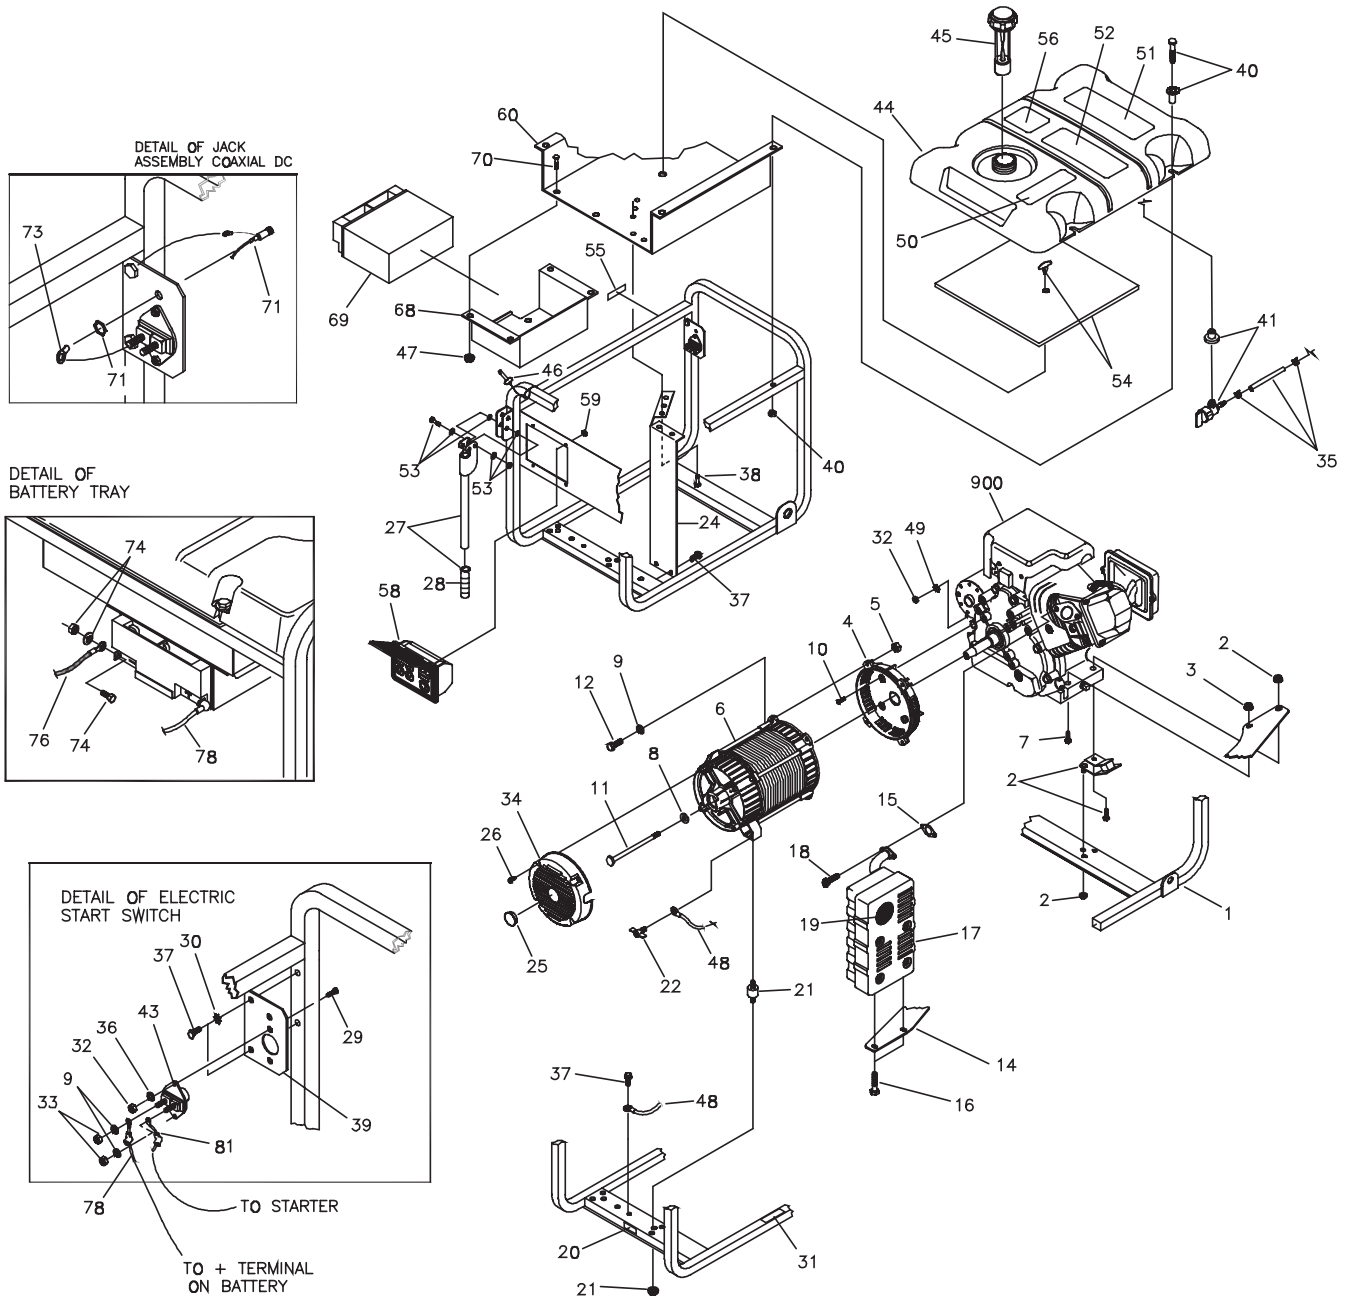

EXPLODED VIEW - MAIN UNIT

Copyright © 2007 Briggs & Stratton Power Products Group, LLC. All rights reserved. No part of this material may be reproduced or transmitted in any form by any means without the express written permission of Briggs & Stratton Power Products Group, LLC.

EXPLODED VIEW - PARTS LIST

Item	Part #	Description	Item	Part #	Description
1	M197464GS	CRADLE (Includes Items 20, 31 & 55)	43	77282GS	SWITCH, Starter
2	194150GS	KIT, Vibration Mount	44	194217GS	ASSY., Tank, Fuel (Includes Items 41, 50, 51, 52 & 56)
3	*	NUT, M8 Flange Serrated	45	B4363GS	CAP, Fuel Gauge
4	190220GS	HOUSING, Engine Adapter	46	B4135GS	PIN
5	*	NUT, Hex, M8-1.25	47	77395GS	NUT, M6 Flange Lock
6	NSP	ASSY, Alternator (see page 4)	48	195373GS	WIRE, Ground
7	*	TPHMS, M8 - 1.25 x 35	49	*	WASHER, M6 Shakeproof
8	96796GS	WASHER, 8.4 x 22.2 x 3	50	188333GS	DECAL, Instruction, Fuel Level
9	*	WASHER, Lock M8	51	194799GS	DECAL, Danger
10	190274DGS	SBHCS, 3/8-16 x 7/8	52	189235GS	DECAL, Start Instructions
11	187365FGS	HHCS, 5/16-24 x 7.44	53	194034GS	KIT, Handle Fold-down Hardware
12	*	HHCS, M8 1.25 x 25	54	194448GS	KIT, Insulation with Clip
14	189009GS	BRACKET, Muffler	55	197798GS	DECAL, Fuel Shut-off
15	695398	GASKET, Exhaust	56	202997GS	DECAL, CO Warning
16	*	HHCS, M6-1.0 x 12	58	191757GS	ASSY, Control Panel
17	189008GS	MUFFLER	59	*	NUT, Palnut, 3/16"
18	*	SHCS, 5/16 - 18 x 7/8"	60	194389GS	SHIELD, Heat
19	83083GS	SCREEN, Spark Arrest	68	195680GS	TRAY, Battery
20	B4986GS	DECAL, Ground	69	193043GS	BATTERY
21	194153GS	KIT, Vibration, Mount	70	*	HHCS, M6 - 1.0 x 12
22	86494GS	SCREW, Wing M6 - 1.0 x 16	71	192531GS	ASM, Jack, DC
24	194390GS	SHIELD, Heat	73	58359GS	LUG, 5/16 #22/18 I-S
25	191190GS	CAP	74	193347GS	KIT, Battery Hardware
26	74908GS	TAPTITE, M5-0.8 x 10	76	185939KGS	WIRE ASM, #55
27	B193200GS	ASSY, Handle/Grip	78	189302CGS	WIRE ASM, #13
28	198669GS	GRIP	81	189302GGS	WIRE ASM, #16
29	*	HHCS, 1/4-20 x 3/4	900	§	ENGINE
30	*	WASHER, Shakeproof, Ext #10			
31	196830GS	DECAL, Hot Muffler			
32	*	NUT, 1/4 - 20			
33	*	NUT, 5/16-24			
34	195422GS	COVER, RBC w/Cap			
35	791745	KIT, Fuel Hose (cut to fit)			
36	*	WASHER, Lock, 1/4			
37	B2153GS	SCREW, 12-14 x 7/8 Self Drilling			
38	56893GS	SCREW, 10-24 x 1/2 CrimpTite			
39	188987GS	PLATE, Mounting Switch			
40	195477GS	KIT, Hardware Tank Fuel (Includes Qty 4)			
41	192980GS	KIT, Valve, Tank			

Parts Not Illustrated

MS3430	MANUAL, Engine, B&S
195529GS	MANUAL, Operator's
BB3061GS	BOTTLE, Oil
B4177GS	CHARGER, Battery
202180GS	DECAL, Family, CA EVP
195578GS	KIT, Decals Service

* - Items without part numbers are common fasteners and are available at your local hardware store.

§ - Contact Engine Manufacturer